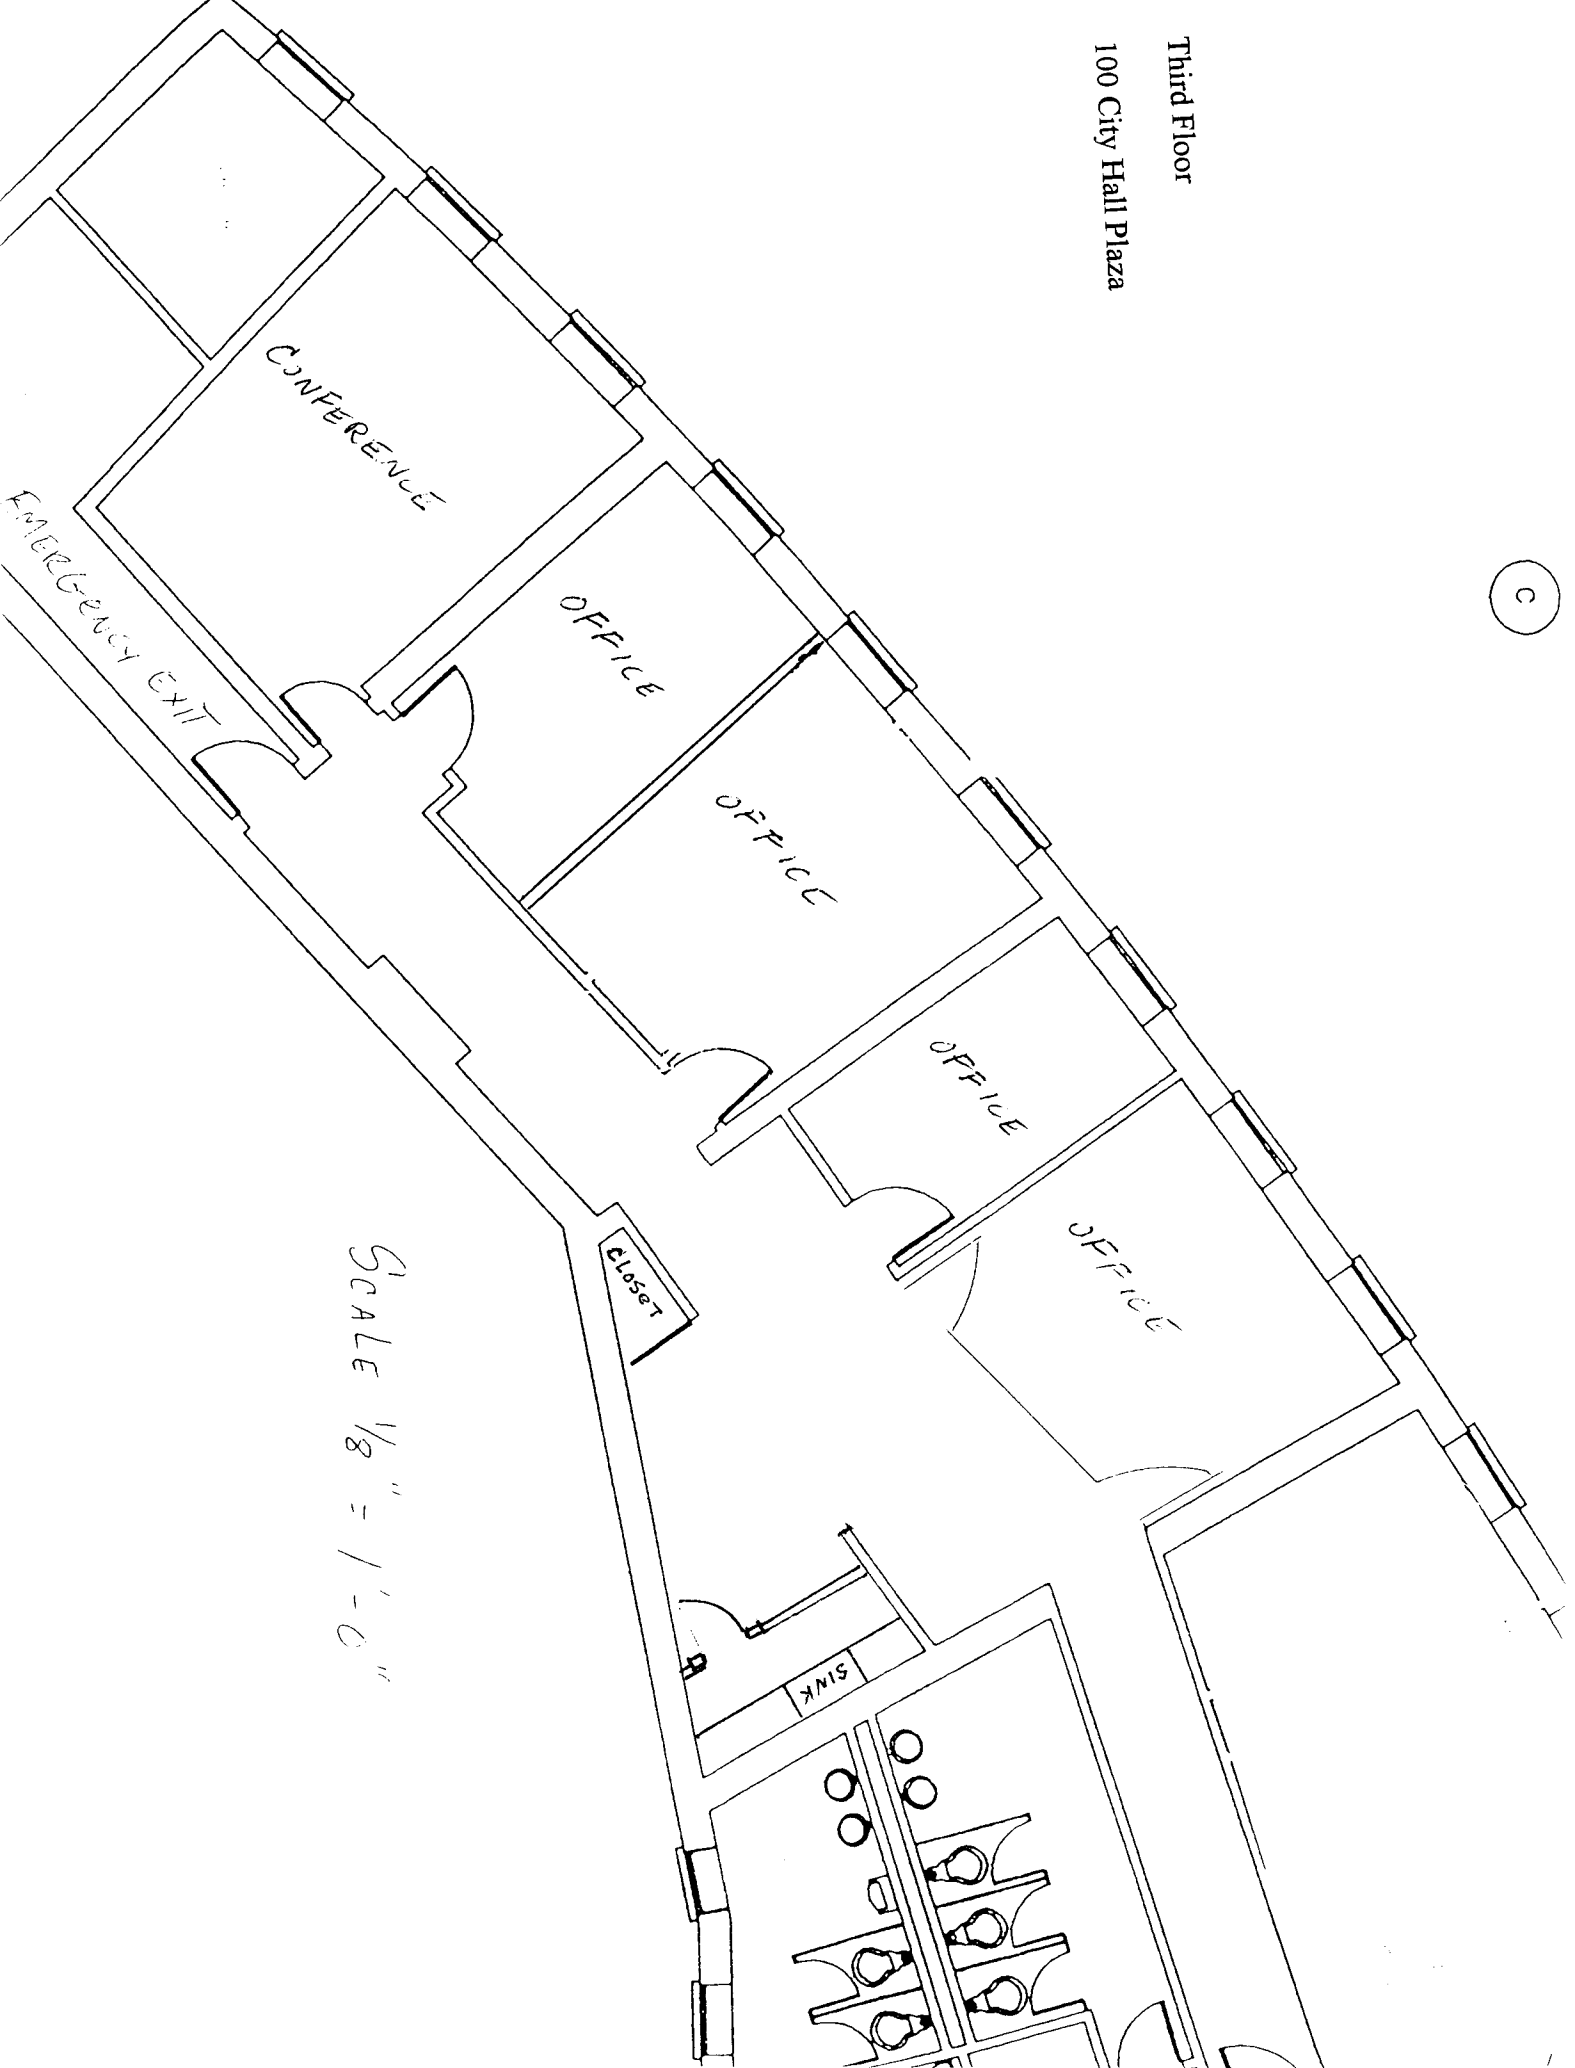

Third Floor
100 City Hall Plaza

3

SCALE 1/8" = 1'-0"